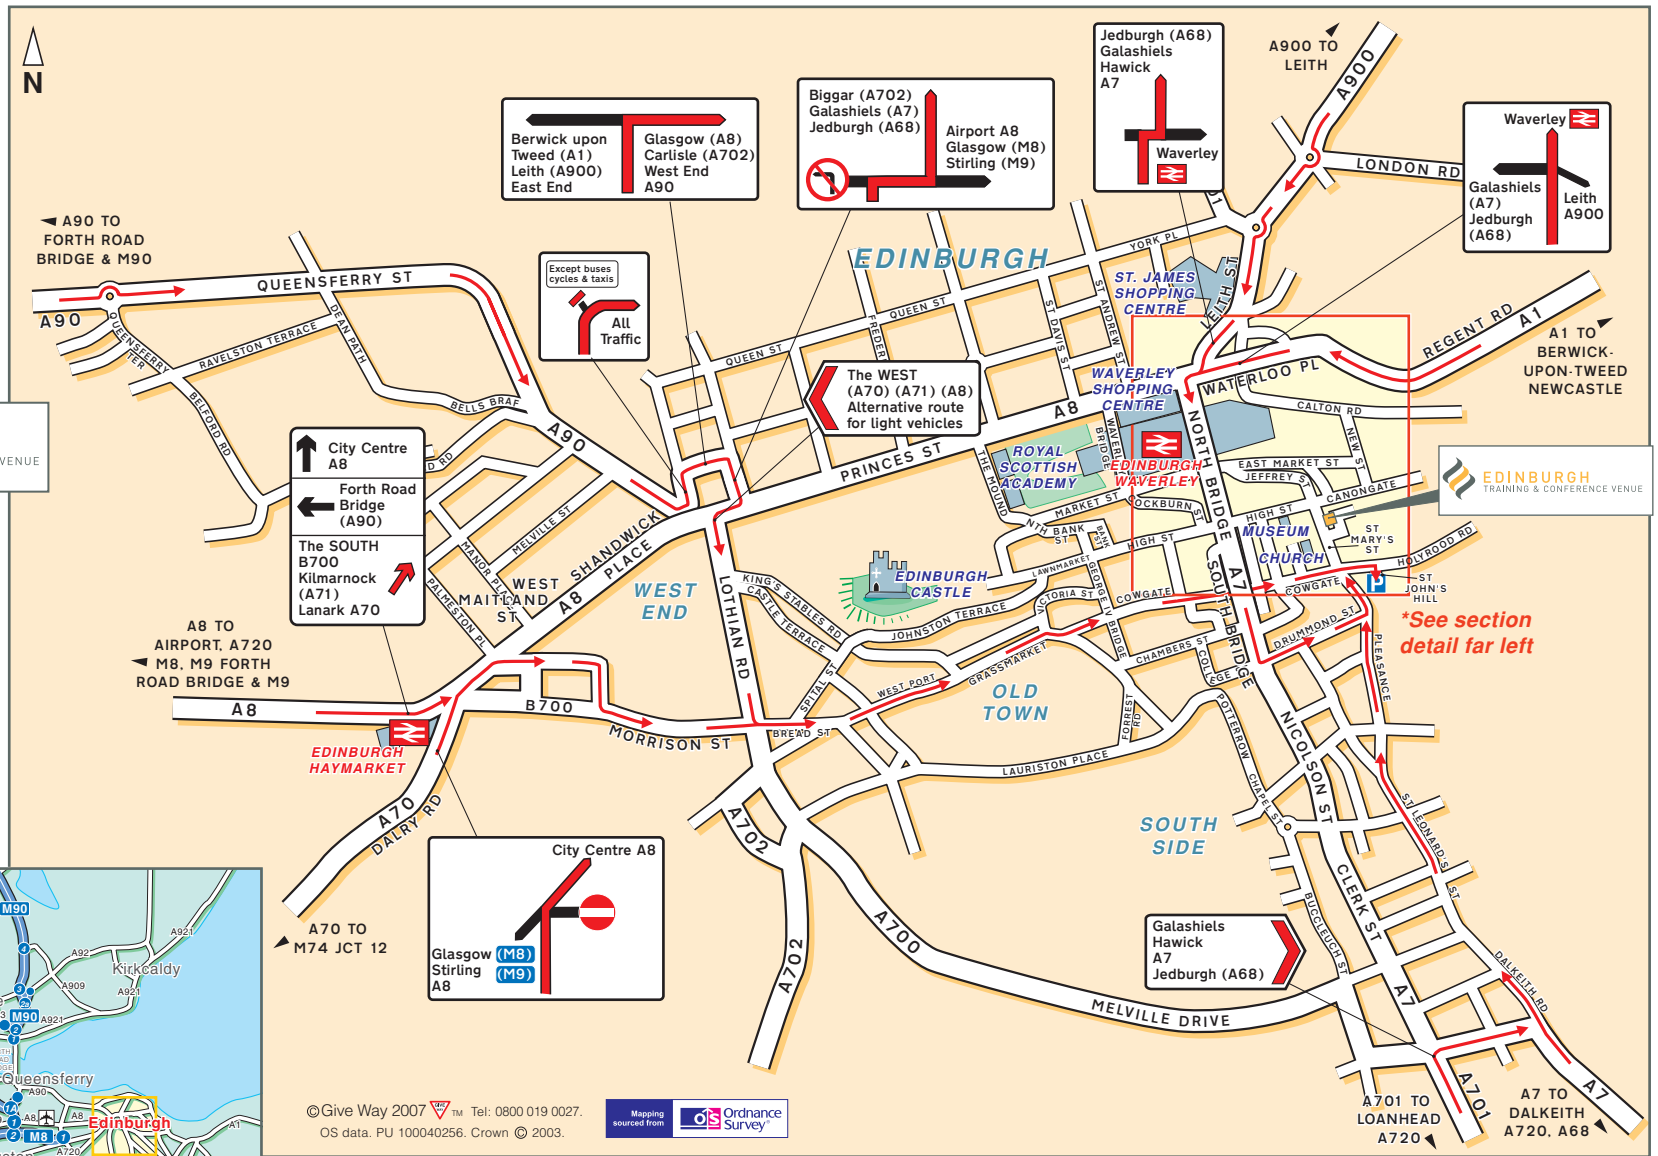

16 St. Mary's Street,  
Edinburgh  
EH1 1SU  
Scotland  
Tel: 0131 538 8333  
Fax: 0131 538 8334  
Email: enquiries@edintrain.com  
Website: www.edintrain.com

© Give Way 2007 Tel: 0800 019 0027  
OS data. PU 100040256. Crown © 2003.  
Mapping sourced from Ordnance Survey

**By Rail, Waverley Station.**  
Leave the station by the steps to Market Street. Cross Market Street along from the City Art Centre and turn left, going under the large decorated bridge. Bear right into Jeffrey Street past Jury's Hotel to the junction (traffic lights) with the High Street. Cross the High Street into St Mary's Street (continuation of Jeffrey Street) and the training centre is down the hill on the left (situated between Slanji and the Russian Shop).

**By Air, Edinburgh Airport.**  
Taxis available from outside the terminal. The trip to the training centre takes around 25 minutes and costs around £16.

**Parking.**  
If you are arriving by car, then there are also three multi-storey car parks a few minutes walk from Edinburgh Training and Conference Venue with a 20% discounted rate at the St John's Hill NCP car park.