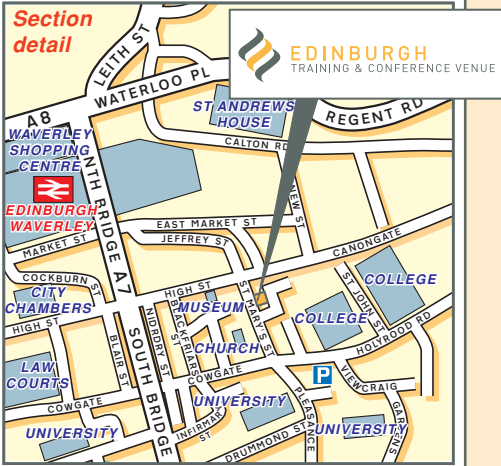

16 St. Mary's Street,
Edinburgh
EH1 1SU
Scotland
Tel: 0131 538 8333
Fax: 0131 538 8334
Email: enquiries@edintrain.com
Website: www.edintrain.com

© Give Way 2007 Tel: 0800 019 0027
OS data. PU 100040256. Crown © 2003.
Mapping sourced from Ordnance Survey

By Rail, Waverley Station.
Leave the station by the steps to Market Street. Cross Market Street along from the City Art Centre and turn left, going under the large decorated bridge. Bear right into Jeffrey Street past Jury's Hotel to the junction (traffic lights) with the High Street. Cross the High Street into St Mary's Street (continuation of Jeffrey Street) and the training centre is down the hill on the left (situated between Slanji and the Russian Shop).

By Air, Edinburgh Airport.
Taxis available from outside the terminal. The trip to the training centre takes around 25 minutes and costs around £16.

Parking.
If you are arriving by car, then there are also three multi-storey car parks a few minutes walk from Edinburgh Training and Conference Venue with a 20% discounted rate at the St John's Hill NCP car park.

Disabled Access
Disabled access is available throughout the Edinburgh Training and Conference Venue. For specific queries please call us on 0131 538 8333.